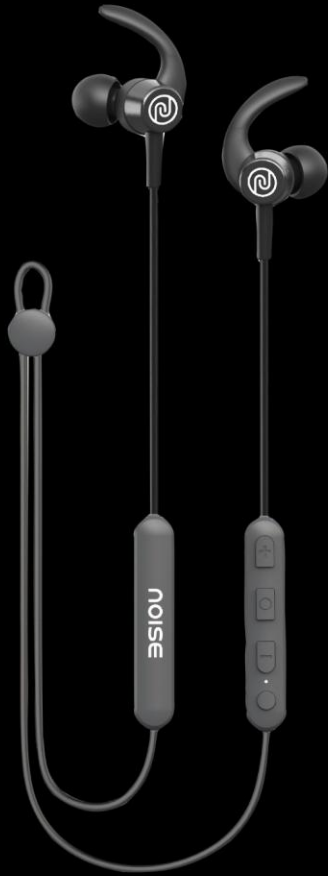

AUDIO PRODUCT PORTFOLIO

noise

Tune Sport 2

- 4-button Remote Control
- Lightweight Silicone Fin Tips
- Dual pairing support
- Bluetooth v5.0
- Magnetic Earbud

MRP: 1999/-

NOISE

MRP: 1999/-

Tune Lite

- 10 Hour Playtime
- Bluetooth V5.0
- Magnetic Earbuds
- IPX5 Water Resistant
- Light weight 21.3g
- Full Remote Controls

NOISE

MRP: 2499/-

Tune Elite Sport

- 10 Hour Playtime
- Bluetooth V5.0
- Dual pairing
- Sporty fin tips
- Magnetic Earbuds
- IPX5 Water Resistant

NOISE

MRP: 1999/-

Tune Active

- 10 Hour Playtime
- Bluetooth V5.0
- Magnetic Earbuds
- IPX5 Water Resistant
- Eartips with hooks for secure grip
- Dual Pairing

NOISE

MRP: 2499/-

Tune Active Plus

- 10 Hour Playtime
- Fast Charging
- Bluetooth V5.0
- Magnetic Earbuds
- IPX5 Water Resistant
- Dual pairing
- Eartips with hooks for secure grip

NOISE

MRP: 2499/-

Tune Charge

- Qualcomm Chipset
- 16 Hour playtime
- Bass Booster Button
- Magnetic Earbuds
- IPX5 Water resistant
- Bluetooth 5.0

NOISE

MRP: 4999/-

Shots X1 Air2

- 15 hours playtime with charging case
- Full-touch controls
- Bass Rich Sound
- IPX 5 Water Resistance
- Bluetooth V5.0 with Quick pairing
- Voice Assistant