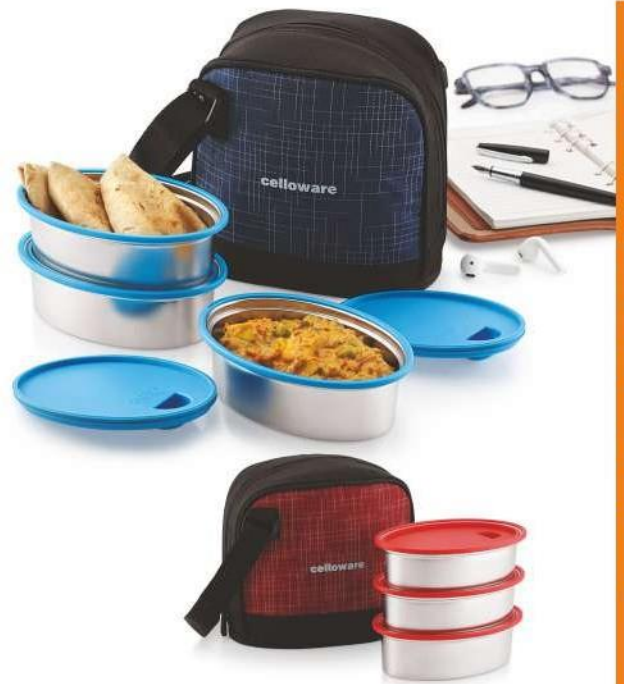

cello®

FRESIO

- Superior quality stainless steel leak proof containers
- Ideal for dry & semi liquid food
- Compact lunch box to carry meal
- Easy to carry
- Keeps food fresh for long hours
- Washable & easy to clean fabric jacket
- Special silicon food grade seal in lid
- Trendy designer pouch

MRP : 1055/-
M/C : 36 pcs

MAXIFRESH TIFFIN