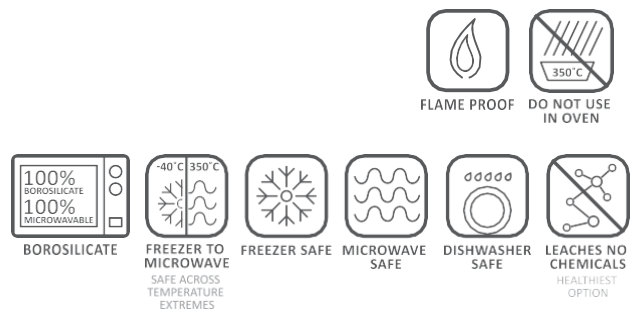

PRISM CLASSIC MUG (SET OF 6)

ITEM CODE	SIZE	DIMENSION (MM)		CASE LOT	CBM
		DIAMETER	H		
BV43PRISM098	190 ML	Ø 65	71	12	0.050

CARAFES

Say goodbye to multiple utensils when making your favourite cuppa. Now make and reheat your daily dose of tea or coffee directly over the flame in the 100% flame proof Borosil carafe. Put it into the freezer to quickly turn it into a delicious pot of iced tea or coffee. Like everything Borosil, the carafe not only looks beautiful, but performs beautifully too.