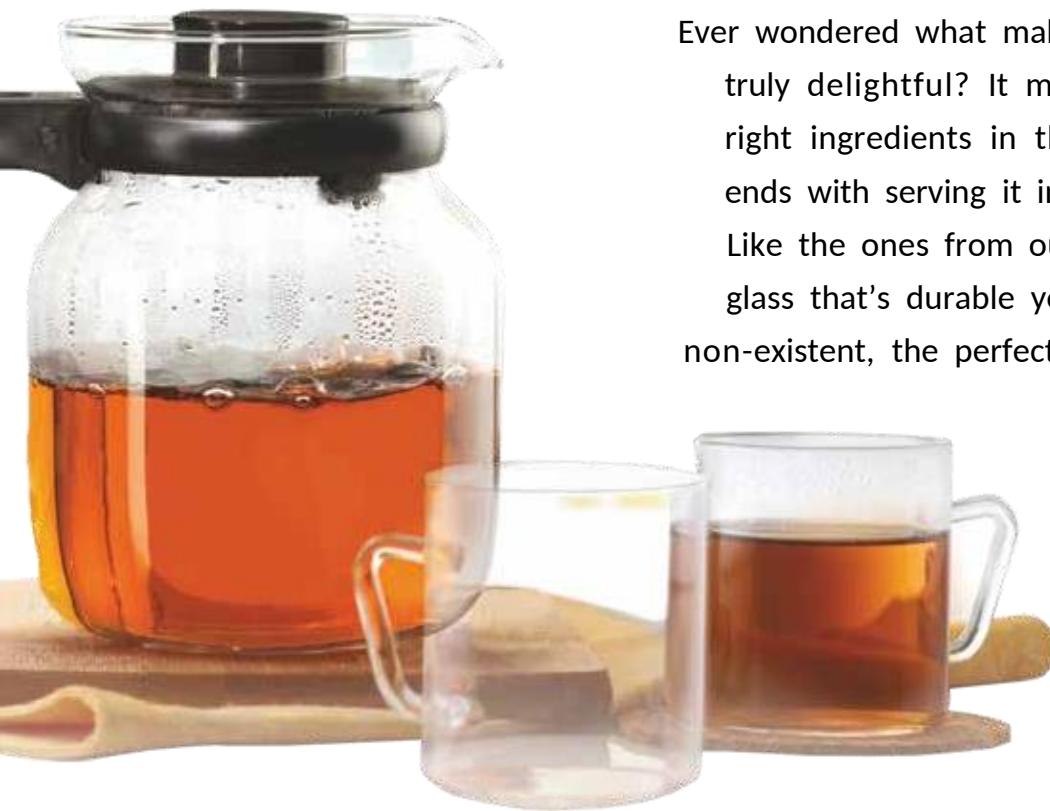

**190 ML CLASSIC MUGS
SET OF 6**

**190 ML DESIGNER CLASSIC MUGS
SET OF 6**

**400 ML MIA DOUBLE WALL
GLASS MUG SET OF 2**

**300 ML GLASS TRAVEL MUG
WITH SILICONE SLEEVE GREEN**

TEA SETS

Ever wondered what makes a cup of tea or coffee truly delightful? It might start with getting the right ingredients in the perfect proportion but ends with serving it in the most elegant cups. Like the ones from our borosilicate range. With glass that's durable yet so clear that it's almost non-existent, the perfect cuppa in one of these is nothing short of magic.