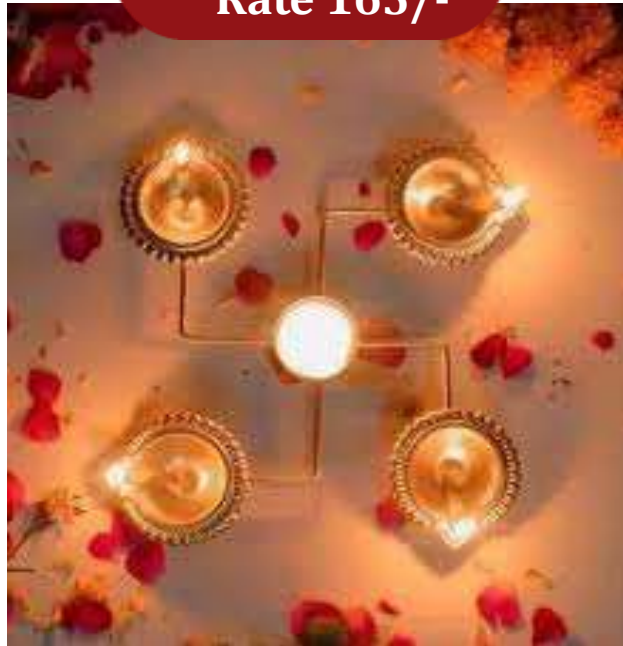

7 leaf design tea light holder
Size – 13 inch

Rate 570/-

GROPPER380AG

3

**Gold Toned Cylindrical Shape
Cut Work Tealight Holder**
Size-5*5*12 inch

MOQ – 100
Gst extra

Diwali Metal Diya

Rate 165/-