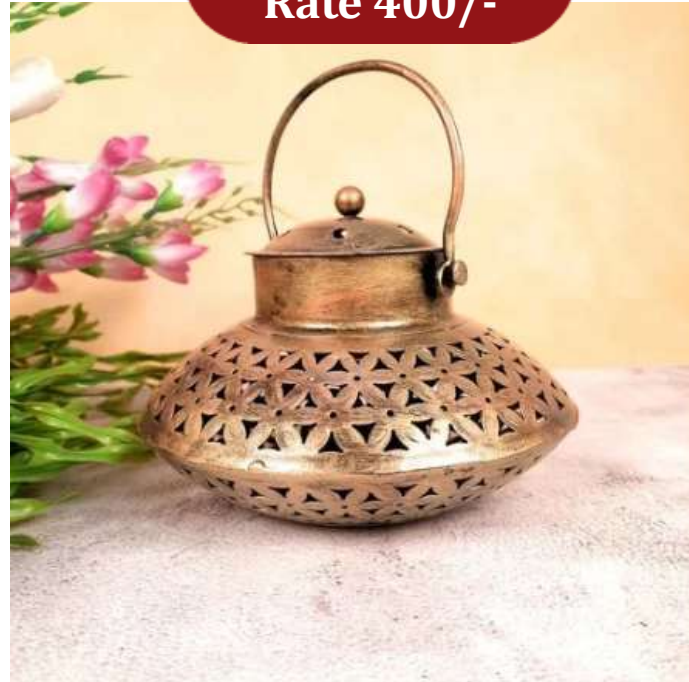

GROPPER250AG

1

Barni shape t light holder
Size-4.5*7.8 inch

Rate 400/-