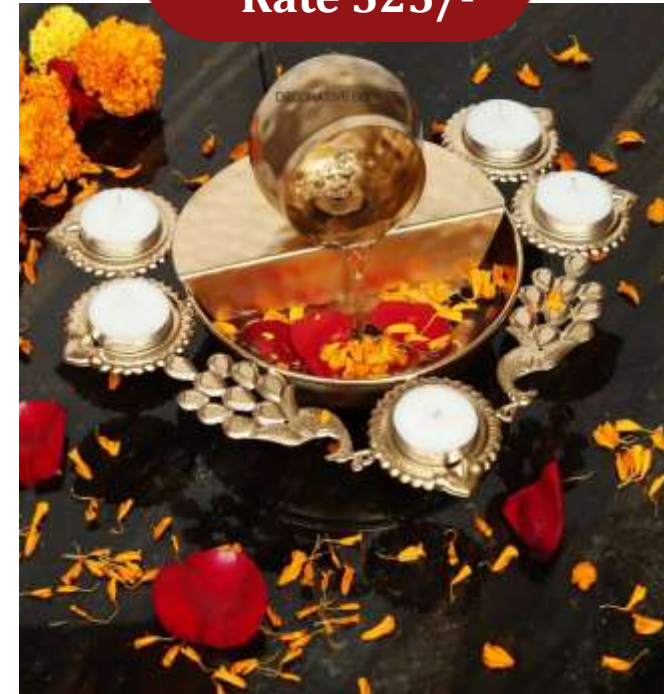

MOQ – 100
Gst extra

Trending urli's

Best selling décor item of 2023-24

Rate 345/-

GRKAMRA220AG

1

Pearl urli
Size -13 inch approx.

Rate 525/-