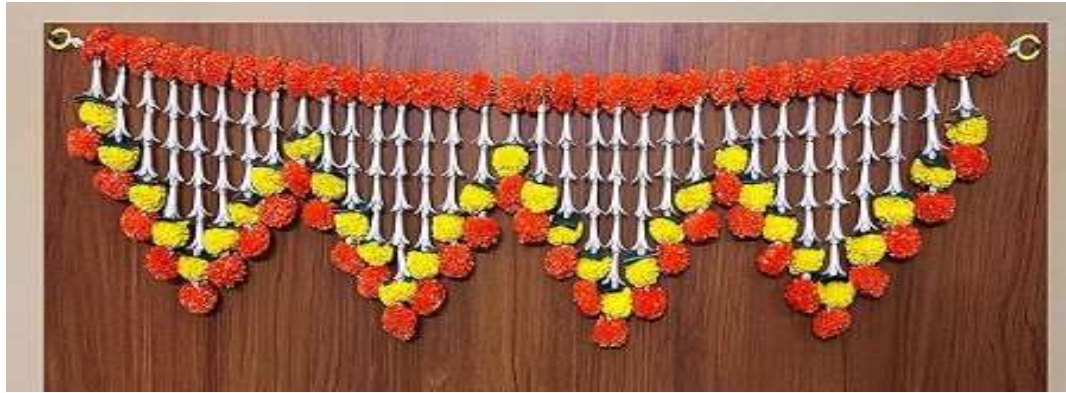

Flower Toran