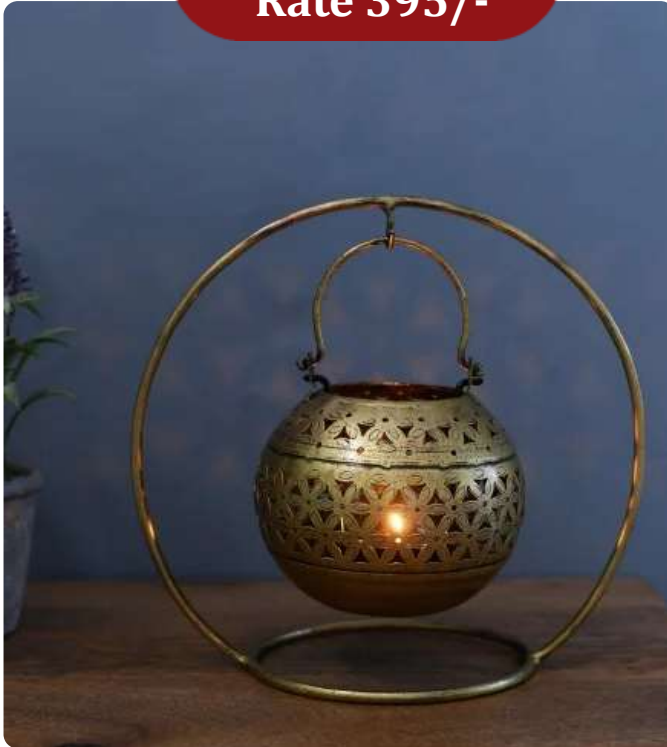

**Netted handi shape t light holder /
Hanging**
Size-7 inch

Rate 445/-

GROPPER290AG

3

Globe shape t light holder with stand
Size-Stand-10 inch
Globe with handle-6.69 inch

MOQ – 100
Gst extra

Diwali Metal Lantern

Rate 395/-

GROPPER255AG

1

Globe T light holder with round stand
Size-with stand 9.5*9.5*5.5 inch

Rate 400/-

GROPPER260AG

2

Globe shape T light holder with U shape stand
Size-with stand 11.5*6*6 inch