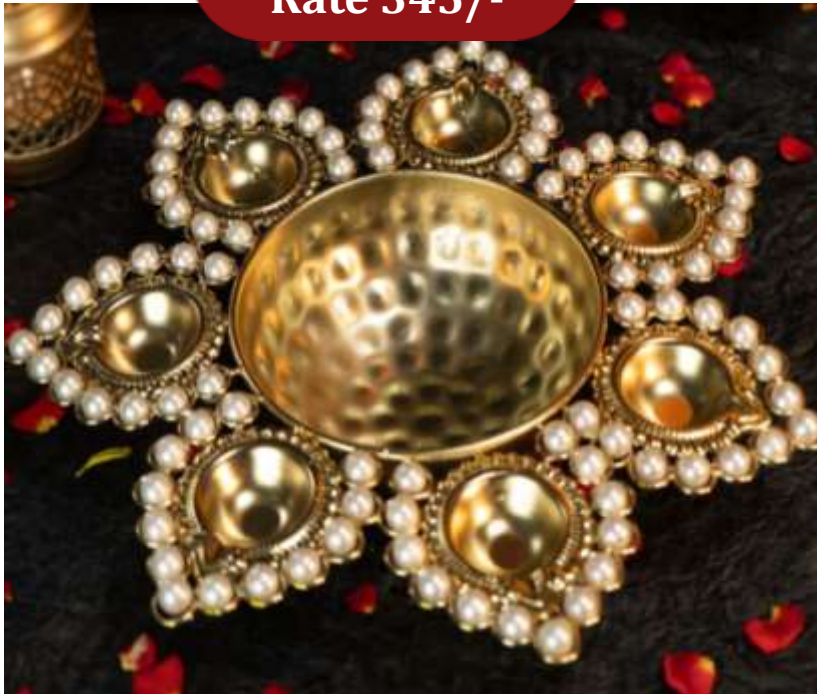

Trending urli's

Best selling décor item of 2023-24

Rate 345/-